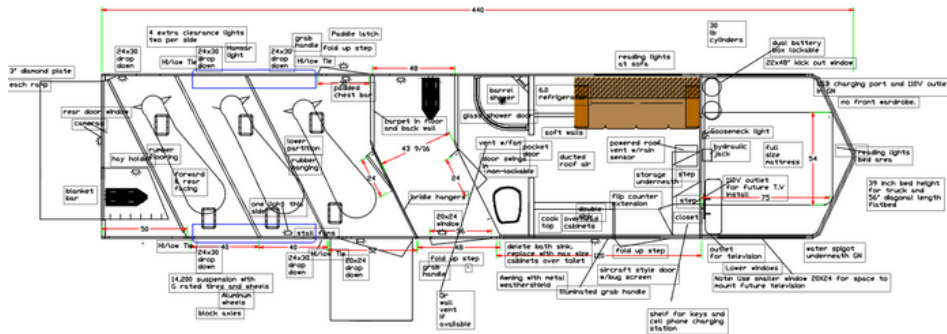

**2H model:
12 ft. short wall w/slide out**

**3H model:
10 ft. short wall w/mid tack**

**4H model:
13 ft. short wall w/slide out**