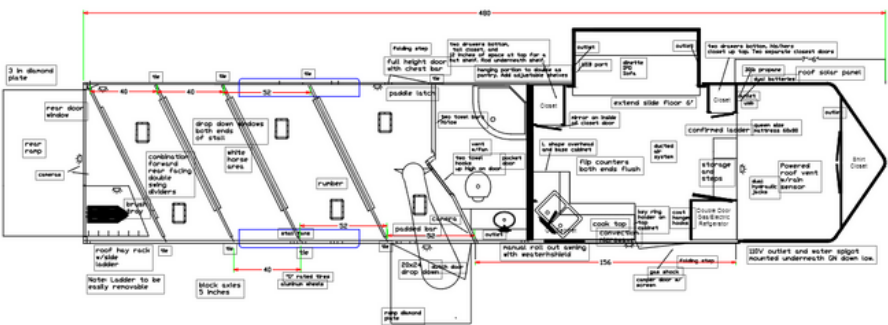

**2H model:
12 ft. short wall w/slide out**

**3H model:
10 ft. short wall w/mid tack**

**4H model:
13 ft. short wall w/slide out**