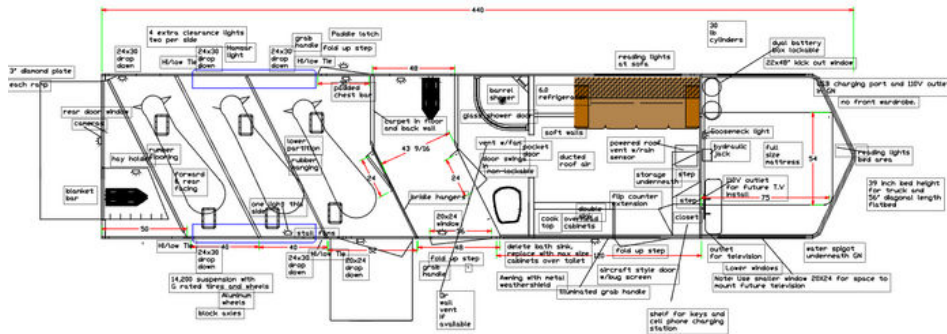

**2H model:
12 ft. short wall w/slide out**

**3H model:
10 ft. short wall w/mid tack**

**4H model:
13 ft. short wall w/slide out**