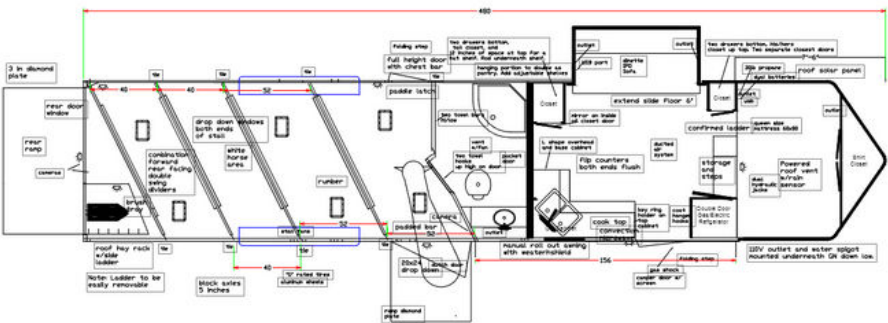

**2H model:
12 ft. short wall w/slide out**

**3H model:
10 ft. short wall w/mid tack**

**4H model:
13 ft. short wall w/slide out**